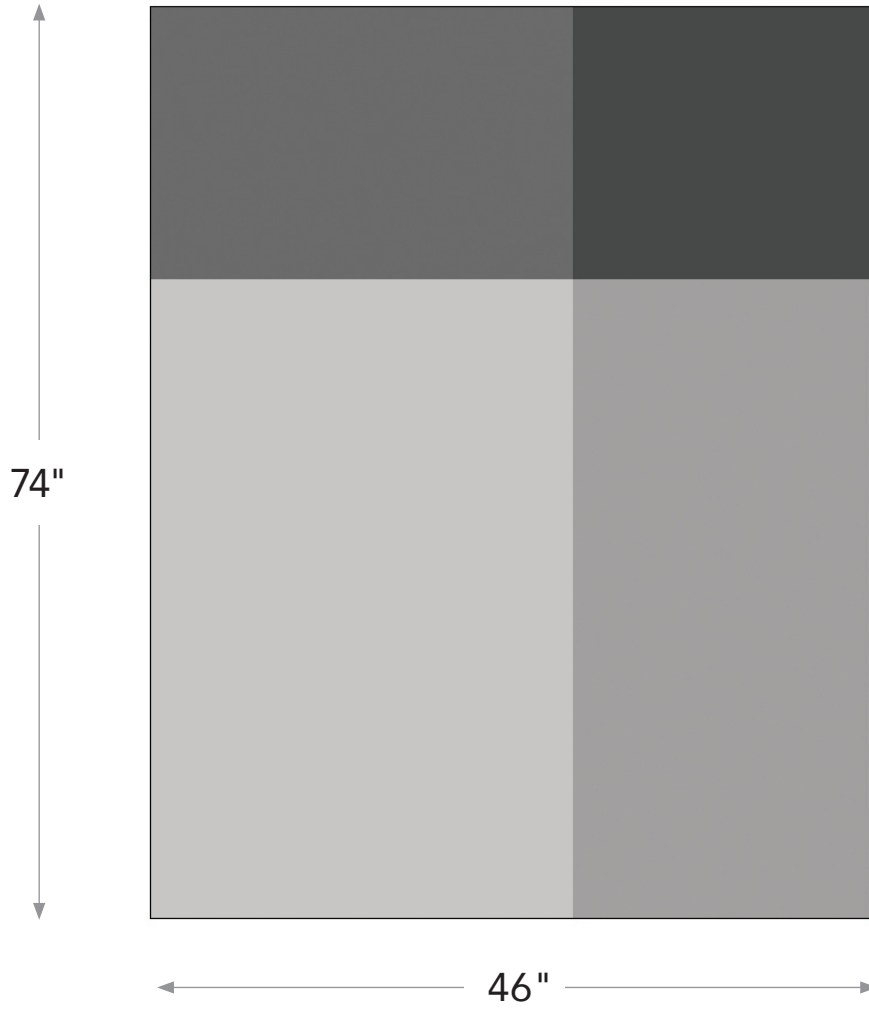

# Heirloom Collection – Tile Indoor Outdoor Throw

**MADE OF**

100% Sunbrella® Acrylic

**SIZE**

46" W x 74" L

**MADE IN**

North Carolina, USA

**CARE**