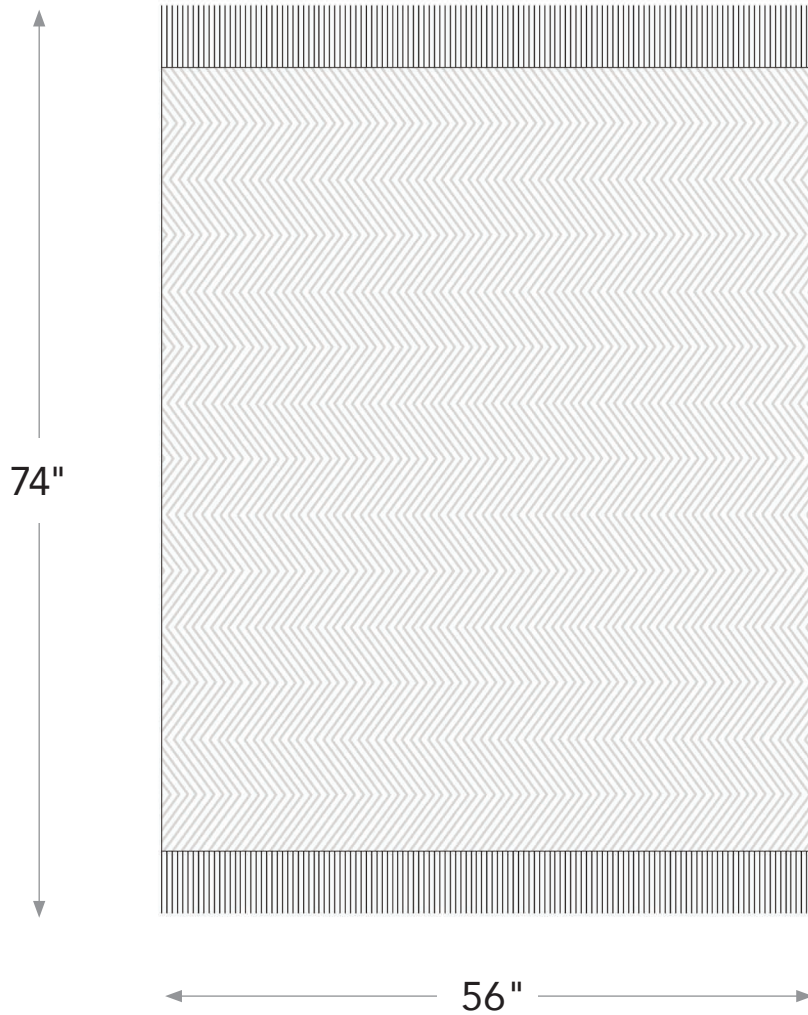

Herringbone Indoor Outdoor Throw

MADE OF

100% Sunbrella® Acrylic

SIZE

56" W x 74" L

MADE IN

South Carolina, USA

CARE